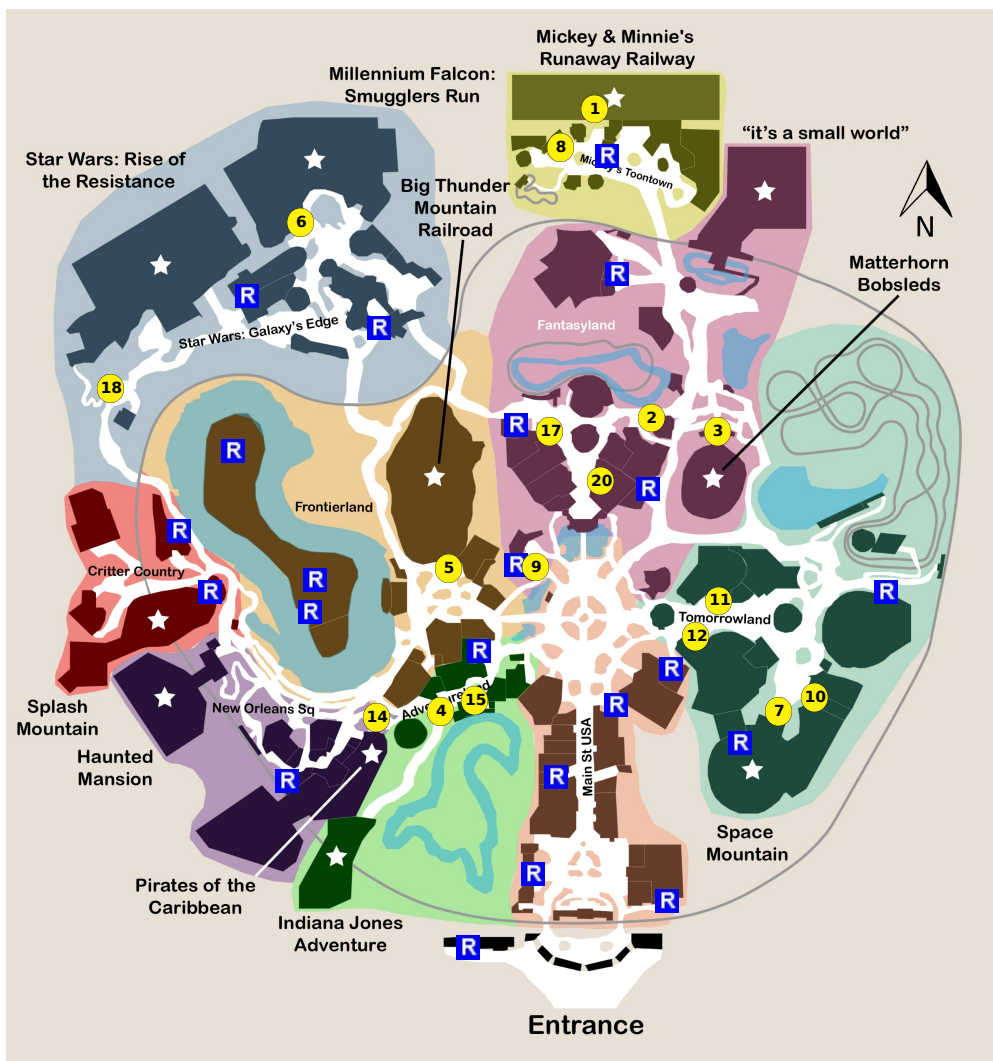

and lots more, subscribe at <https://touringplans.com/join>.

PARK
Disneyland
Park

Starts at Main
Entrance

**A Premium Touring Plan from
TouringPlans.com**
Viewed on April 28, 2024

PLAN SUMMARY

A one-day plan for parents with children ages 8 to 12. It includes every popular attraction with this age group, and sets aside ample time for lunch and dinner.

Your Plan Steps

STEP

1) Mickey & Minnie's Runaway Railway

2) Mad Tea Party

3) Matterhorn Bobsleds

4) Indiana Jones Adventure

5) Big Thunder Mountain Railroad

6) Millennium Falcon: Smugglers Run

13) "Magic Happens" Parade

Showtimes:

Notes: Watch the Magic Happens parade. If Magic Happens isn't running, watch any other seasonal parade or show of your choice.

14) Pirates of the Caribbean

15) Jungle Cruise

16) Adventureland Treehouse inspired by Walt Disney's Swiss Family Robinson

17) Red Rose Taverne

18) Star Wars: Rise of the Resistance

Notes: Ride Star Wars: Rise of the Resistance before it closes at 9:00 PM (check with cast members in case it closes early during your visit).