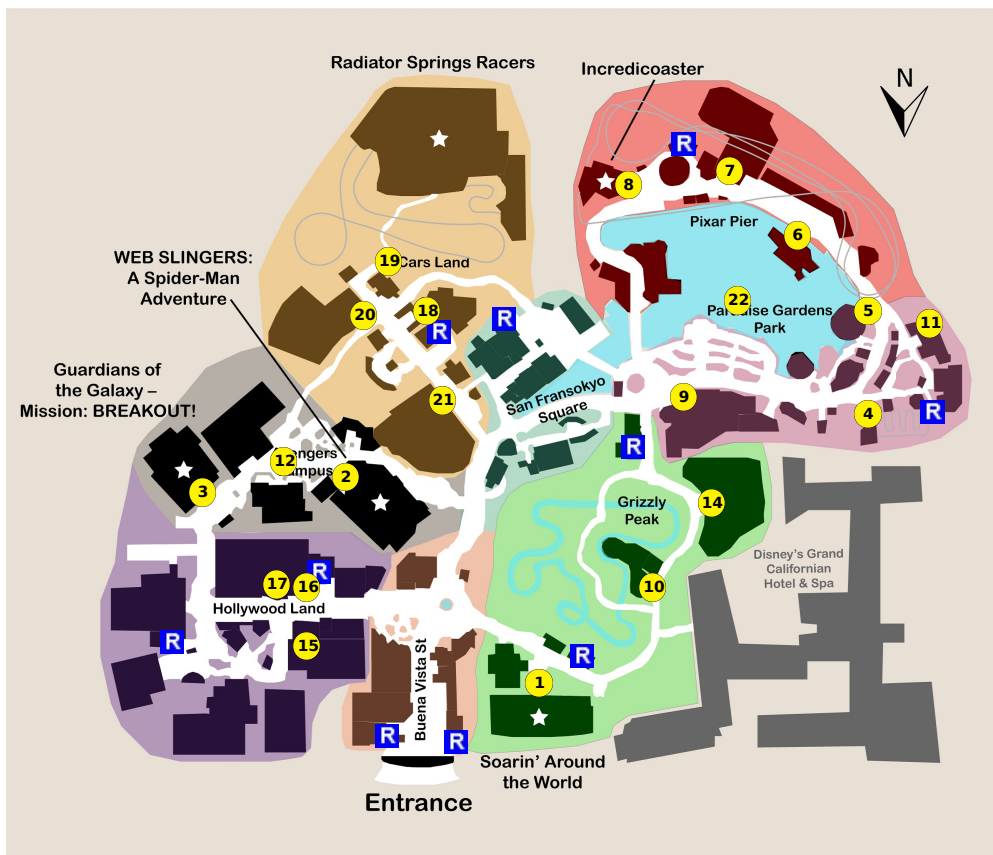

and lots more, subscribe at <https://touringplans.com/join>.

PARK
Disney California
Adventure Park

Starts at Main
Entrance

A Premium Touring Plan from
TouringPlans.com
Viewed on April 30, 2024

PLAN SUMMARY

A one-day plan for parents with children ages 8 to 12. It includes every popular attraction with this age group, and sets aside ample time for lunch and dinner.

Your Plan Steps

STEP

1) Soarin' Around the World

9) The Little Mermaid ~ Ariel's Undersea Adventure

10) Grizzly River Run

11) Boardwalk Pizza & Pasta

12) The Amazing Spider-Man!

Showtimes: 10:00am, 10:40am, 11:10am, 11:35am, 12:15pm, 2:15pm, 2:45pm, 3:25pm, 4:05pm

18) Flo's V8 Cafe

19) Radiator Springs Racers

20) Luigi's Rollickin' Roadsters

21) Mater's Junkyard Jamboree

22) World of Color

Showtimes: 9:00pm, 10:15pm