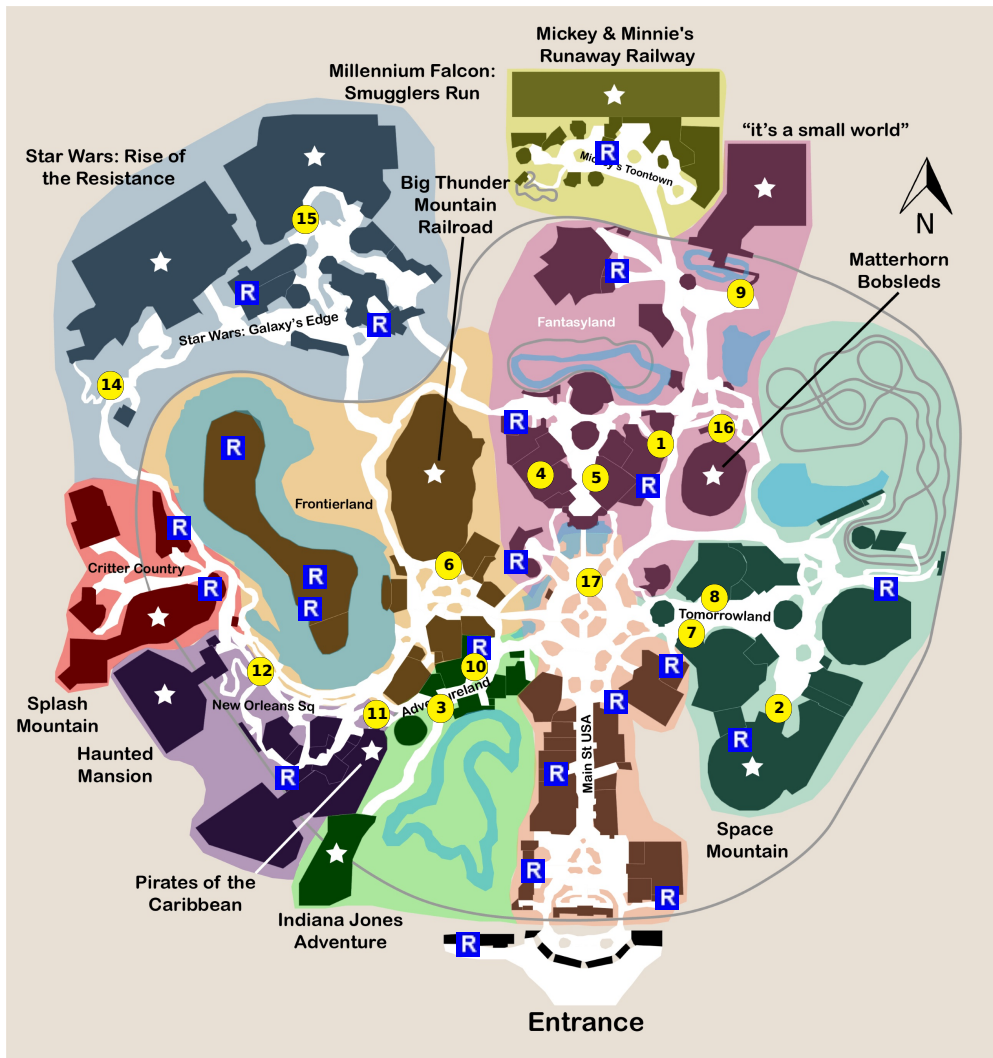

and lots more, subscribe at <https://touringplans.com/join>.

PARK
Disneyland
Park

Starts at Main
Entrance

**A Premium Touring Plan from
TouringPlans.com**
Viewed on April 29, 2024

PLAN SUMMARY

For those who want to sleep in and arrive late but still wish to see as much as possible.

Your Plan Steps

STEP

1) Alice in Wonderland

2) Space Mountain

Notes: Ride Space Mountain

3) Indiana Jones Adventure

Notes: Go to Adventureland and ride Indiana Jones Adventure

4) Snow White's Enchanted Wish

5) Peter Pan's Flight

6) Big Thunder Mountain Railroad

Notes: Enter Frontierland and ride Big Thunder Mountain Railroad

7) Star Tours: The Adventures Continue

Notes: Return to Tomorrowland and ride Star Tours

8) Buzz Lightyear Astro Blasters

9) "it's a small world"

10) Jungle Cruise

11) Pirates of the Caribbean

12) Haunted Mansion

13) Tiana's Palace

14) Star Wars: Rise of the Resistance

Notes: *Decide if your party wants to wait for Star Wars: Rise of the Resistance. If the wait is too long, head to Mickey & Minnie's Runaway Railway. Note: Rise of the Resistance usually closes long before the park closes.*