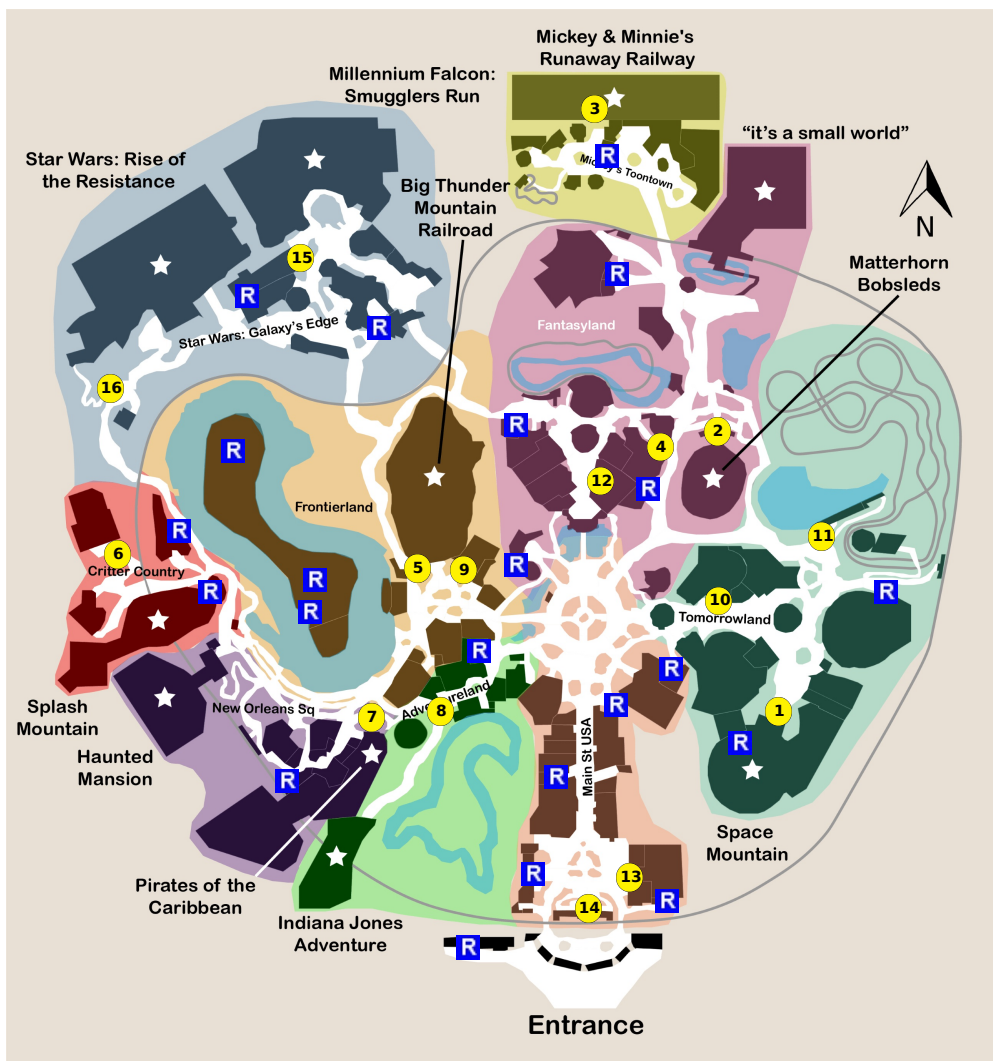

and lots more, subscribe at <https://touringplans.com/join>.

PARK
Disneyland
Park

Starts at Main
Entrance

**A Premium Touring Plan from
TouringPlans.com**
Viewed on April 28, 2024

PLAN SUMMARY

For parties who want to enjoy Disneyland Park at different times of day, including evenings and early mornings.

PLAN SUMMARY

This two-day touring plan is for those visiting Disneyland Park on days when the park is open late (after 8 p.m.). The plan offers morning touring on the first day and late afternoon and evening touring on the other day. If the park closes early, or if you prefer to do all of your touring during the morning and early afternoon, use the Two-Day Touring Plan A.

Your Plan Steps

STEP

1) Space Mountain

2) Matterhorn Bobsleds

3) Mickey & Minnie's Runaway Railway

4) Alice in Wonderland

5) Big Thunder Mountain Railroad

6) The Many Adventures of Winnie the Pooh

13) The Disneyland Story presenting Great Moments with Mr. Lincoln

14) Disneyland Railroad Main Street Station

Notes: *Take a round-trip on the Disneyland Railroad from the Main Street station.*

15) Docking Bay 7 Food and Cargo